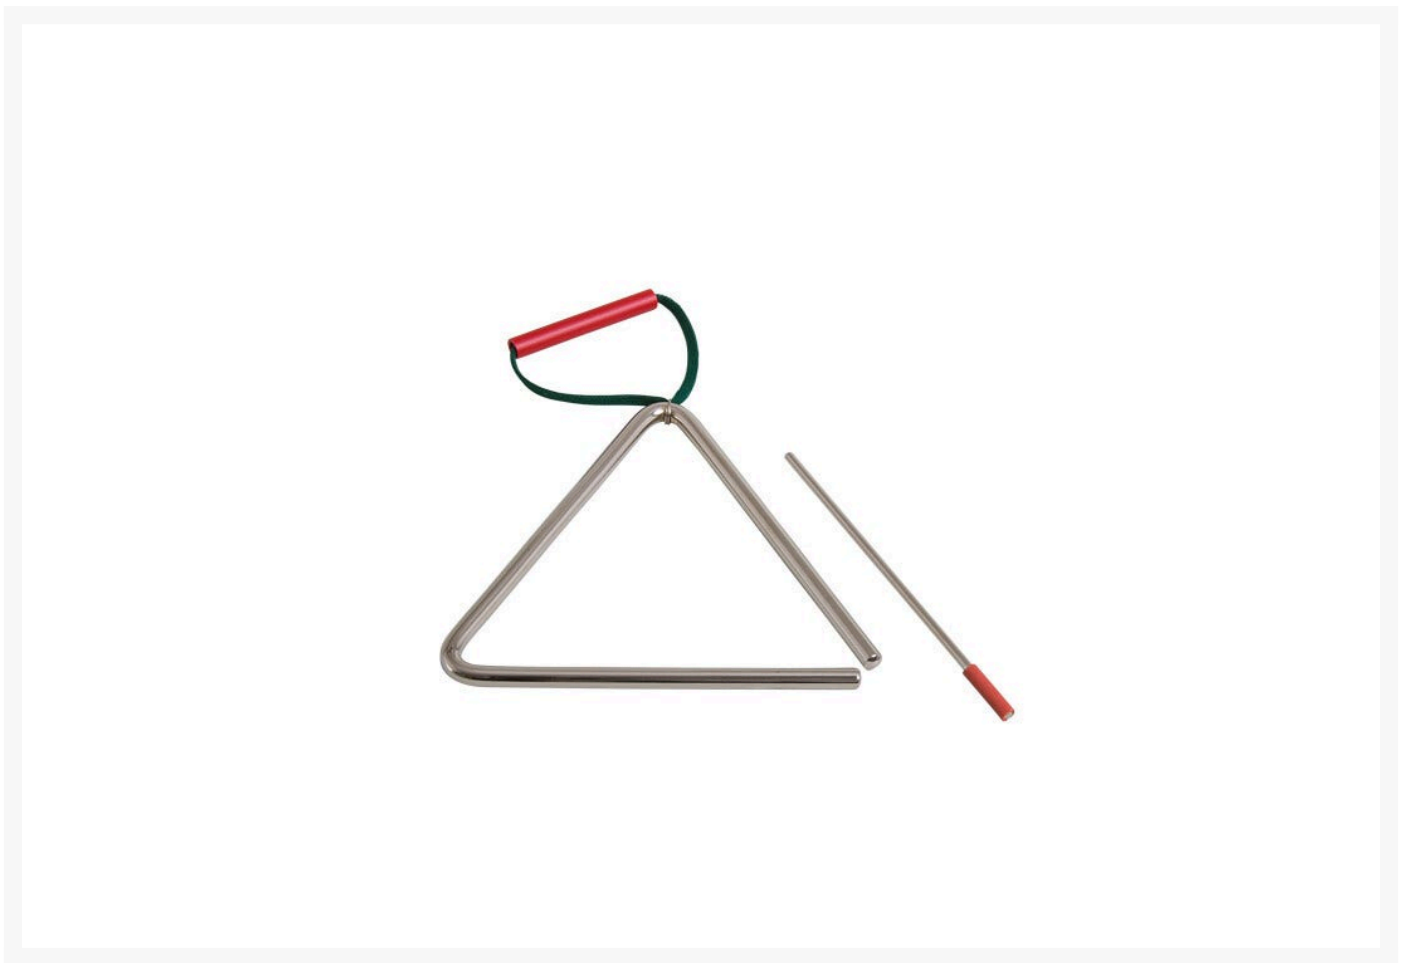

Studio 49 T 15 6" Chrome Triangle

\$37.00

Product Images

Description

6" steel triangle, with striker and holder. Varying effects may be obtained by striking the triangle at various places, (i.e., near the top at the closed angle, on the closed side, on the open sides and the tremolo made by quick back and forth motion at the top closed angle). As with so many of the instruments, care must be taken to strike lightly and draw the sound out - don't drive it in.