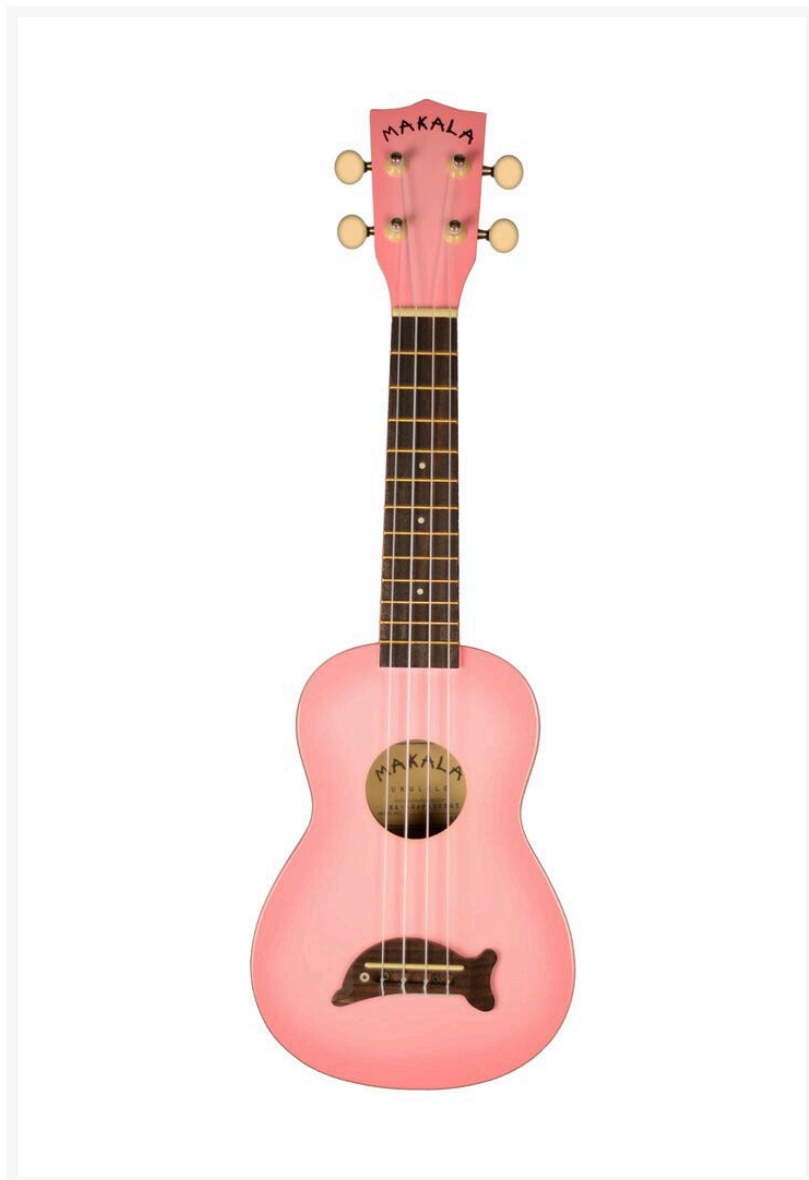

# Makala Dolphin MK-SD/PKBURST Soprano Ukulele, Pink Burst

Your Price

**\$59.00**

MSRP **\$79.00**

## Description

---

The Makala Dolphin line is an excellent first ukulele to dive in with. The Dolphin comes in an assortment of colors with a classic look that sounds great. An exceptional value to get anyone playing.

### Specifications:

Size: Soprano  
Top: Kauri  
Back & Sides: Composite  
Binding: NA  
Finish: Gloss  
Neck: Mahogany  
Fingerboard: Rosewood  
Nut & Saddle: Plastic  
Headstock: Standard  
Strings: Aquila Super Nylgut®  
Electronics: NA

### Measurements:

Scale Length: 13.625 inches  
Overall Instrument Length: 21.375 inches  
Body Length: 9.375 inches  
Number of frets: 12  
Width at upper bout: 5.125 inches  
Width at lower bout: 7 inches  
Width at waist: 4.5 inches  
Body Depth: 2.25 inches  
Fingerboard width at nut: 1.375 inches  
Fingerboard width at neck/body joint: 1.625 inches