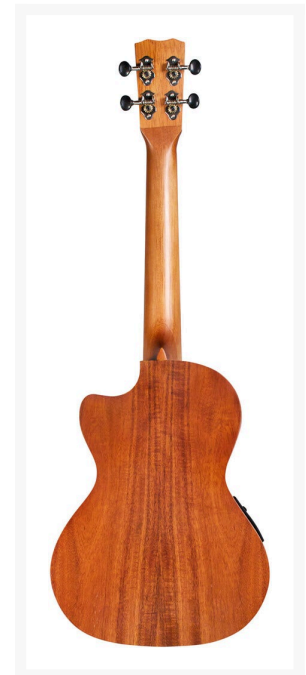

# Cordoba 25 Series 25T-CE Tenor Acoustic/Electric Ukulele

Your Price

**\$269.00**

MSRP **\$344.00**

## Description

---

The 25 Series embodies the charm of traditional ukulele ornamentation combined with the striking natural figure of acacia, an exotic tropical wood closely related to koa, the beloved tonewood native to Hawaii. All 25 series ukuleles feature a solid exotic acacia top and figured acacia back and sides, providing a bright, round and familiar voice. A wooden rope-style top, binding and herringbone rosette and tie block further the unique visual appeal while remembering the ukulele's origins. Other features include a thinly applied satin finish, bone nut and saddle, and Aquila strings.

### Specifications:

Body Top: Solid Acacia  
Top Bracing Pattern: Fan  
Soundhole Diameter: 62mm (2 1/2")  
Rosette: Maple and Ebony Herringbone Pattern  
Top Purfling Inlay: Maple  
Top Binding: Maple and Ebony Rope Pattern  
Side Purfling Inlay: N / A  
Back and Sides Wood: Acacia  
Back Purfling Inlay: N / A  
Neck Material: Mahogany  
Neck Shape: C Shape  
Nut Width: 35mm (1 3/8")  
Neck Thickness 1st Fret: 17mm  
Neck Thickness 9th Fret: 20mm  
Fingerboard Material: Composite  
Fingerboard Inlays: 4mm Dots - Pearloid  
Frets Total: 18  
Color: Natural (NAT)  
Finish: Satin Polyurethane  
Bridge Material: Composite  
Saddle Material: Bone  
Nut Material: Bone  
Tuning Machines: Cordoba Nickel with Black Buttons  
Electronics: Cordoba Active Ukulele Pickup with 2 Band EQ  
Strings: Aquila New Nylgut Tenor 10U  
Upper Bout Width: 168mm (6 5/8")  
Lower Bout Width: 217mm (8 1/2")  
Body Depth Upper Bout: 65mm (2 1/2")  
Body Depth Lower Bout: 73mm (2 7/8")  
Body Length: 296mm (11 5/8")  
Overall Length: 660mm (26")  
Country of Origin: China

## Additional Information

---

SKU	305815
Brand	Cordoba
Model Number	25T-CE
UPC	614252351461
Series	25 Series