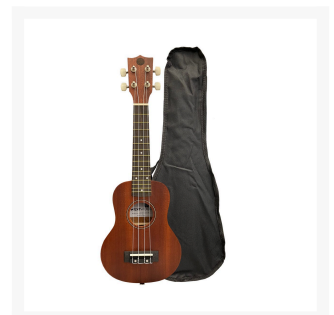

Westwood WU-S Soprano Ukulele with Gig Bag

Your Price

\$52.99

MSRP **\$65.99**

Product Images

Description

New and better than ever! The Westwood WU series was created after listening to teachers and players alike. With improvements like an improved bridge, Aquila strings, and better body construction, the Westwood WU series ukulele is one of the best sounding ukuleles at this price!

Features a sapele body, Aquila strings, installed strap button, and gig bag. Available in soprano, concert, tenor, and baritone sizes.

Soprano model is available in classroom sets with accessories: set of 10 (item 303634), set of 20 (item 306365), set of 25 (item 306366), and set of 30 (item 306367).