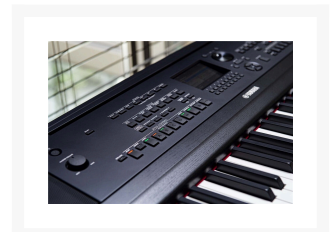

Yamaha DGX-670B Black 88-Key Digital Piano

Your Price

\$849.99

MSRP

\$1,299.00

Product Images

Description

Renowned Yamaha piano touch and tone, plus a slew of entertaining features are certain to help you discover (or re-discover) your love of making music. Have a try at singing while you play using the built-in microphone jack with Yamaha digital vocal effects. Enjoy the Yamaha You Are The Artist library for learning hit songs you've always wanted to perform using best-selling sheet music from publishing giant Hal Leonard, or learn just by reading the scrolling notes on the built-in Score Display. Explore the world of Yamaha music apps for iPad with the optional wireless UD-WL01. Yamaha apps like Chord Tracker enhance your piano playing experience like never before.

CFX Stereo Sampling faithfully reproduces the sound of Yamaha's flagship CFX Full Concert Grand.

GHS weighted action is heavier in the low keys and lighter in the high keys, just like an acoustic piano. The special matte black key tops are designed to absorb moisture and remain tactile after extended use without becoming slippery.

Smart Chord lets you play great-sounding chords from simple Pop triads to complex jazz 7th chords with just a few fingers.

Virtual Resonance Modeling (VRM) allows for vivid and richly-varied expression to reflect the limitless number of factors that create the sound of a concert grand piano.

Super Articulation Voices intuitively reproduce the natural expressive nuances of non-keyboard instruments, allowing keyboard players to achieve realistic expression.

Dual Mode lets you combine two Voices together, like piano and strings, for an inspiring new playing experience.